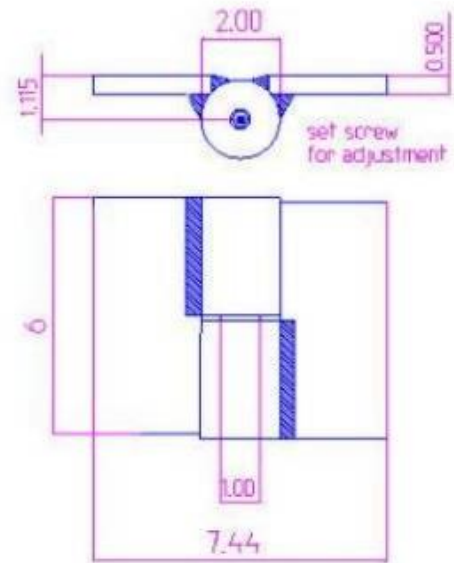

## 6" x 7 7/16" Stainless Steel Heavy Duty Hinges

Model Number: 2100 LH-316

Price: \$ 970

- Material Type: 316L Stainless Steel
- Mount: Weld On
- Maximum Door Weight: 4,000 LBS
- Maximum Radial Load: 1,630 LBS
- Approx. Width: 7 7/16"
- Height: 6"
- Leaf Thickness: 1/2"
- Weight: 13 LBS